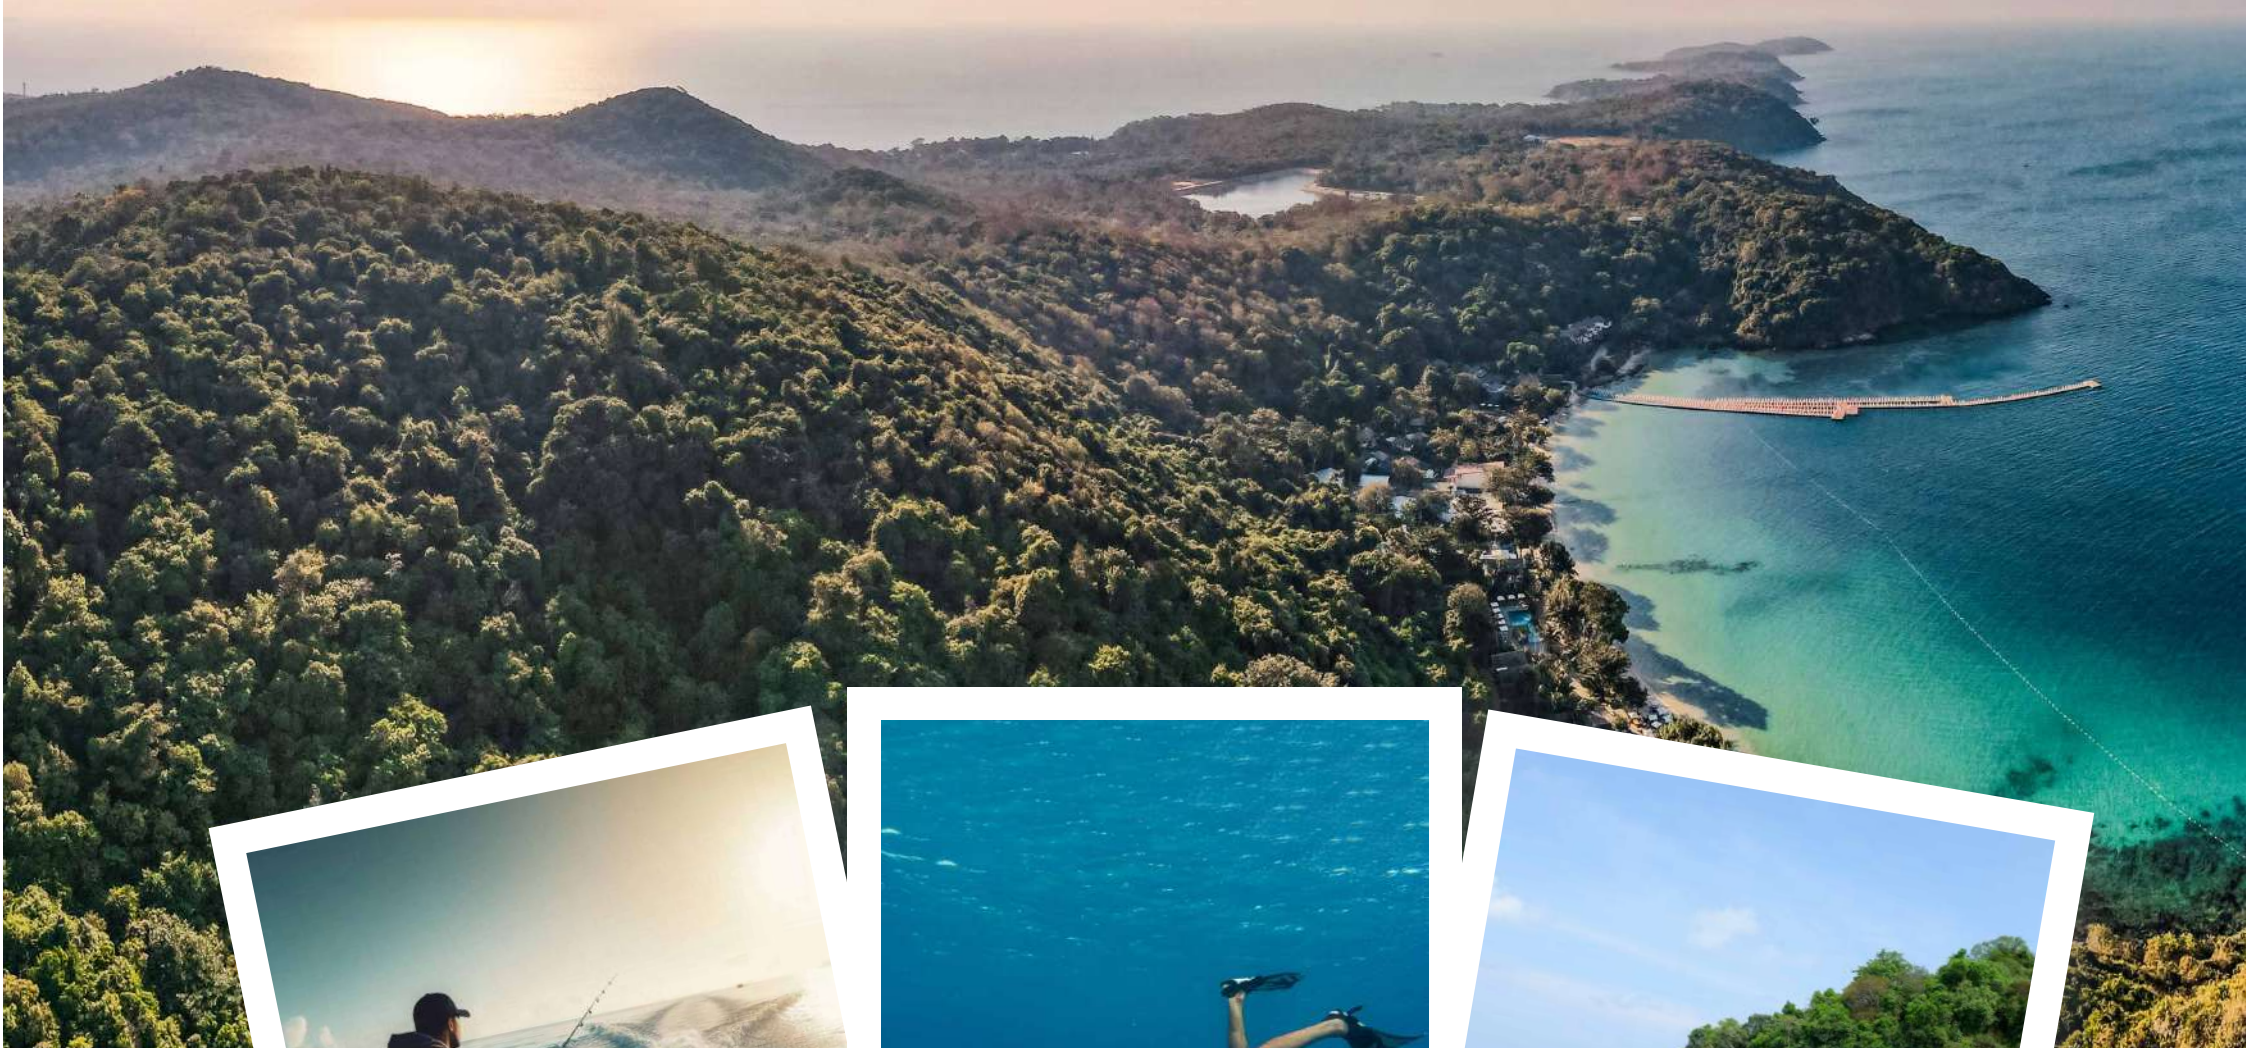

## FISHING

Duration: 3 hours by speedboat

## SNORKELING 1

Duration: 3 hours by speedboat

Route: Around Koh Samet

## SNORKELING 2

Duration: 3 hours by speedboat

### Route:

Koh Kudee, Koh Kangkow,  
Koh Kham